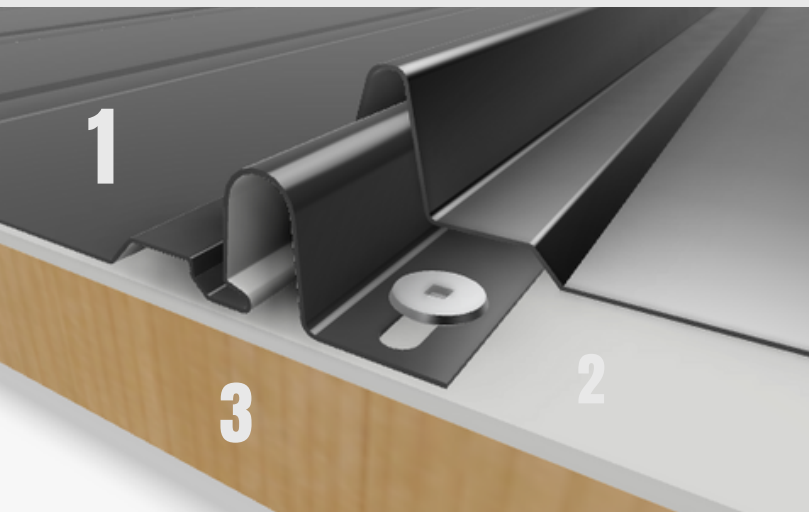

1" SNAPLOCK STANDING SEAM

OVERLAP DETAILS
 1) Panel 2) HI Temp Ice & Water Shield 3) Roof

PANEL GAUGES	24 & 26 gauge
MINIMUM ROOF PITCH	3/12
STRIATIONS	All panels come with striations unless requested otherwise
PANEL LENGTH	30' max length
INSTALL METHOD	Slotted Hidden Fasteners