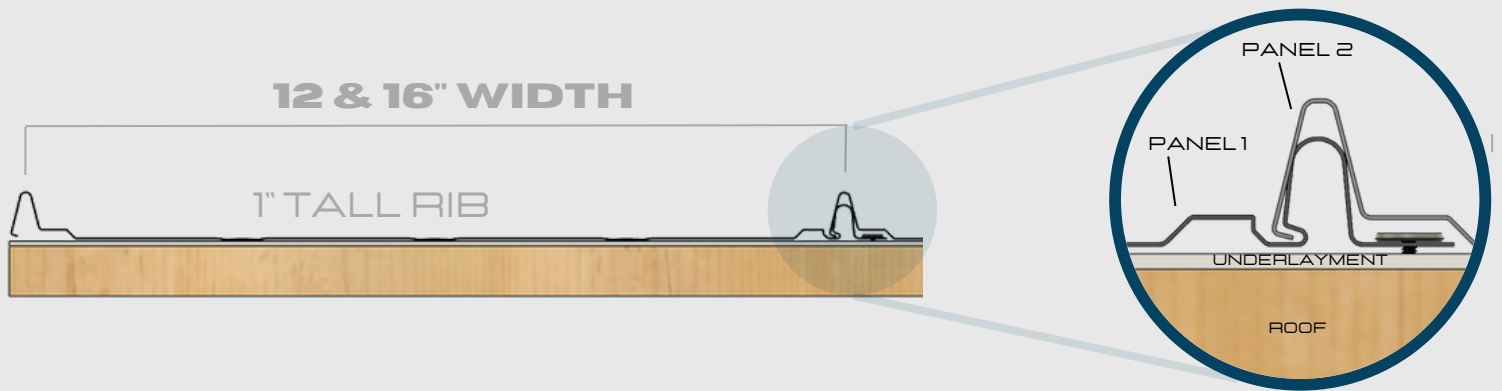

1" SNAPLOCK STANDING SEAM

OVERLAP DETAILS
 1) Panel 2) HI Temp Ice & Water Shield 3) Roof

PANEL GAUGES	24 & 26 gauge
MINIMUM ROOF PITCH	3/12
STRIATIONS	All panels come with striations unless requested otherwise
PANEL LENGTH	30' max length
INSTALL METHOD	Slotted Hidden Fasteners